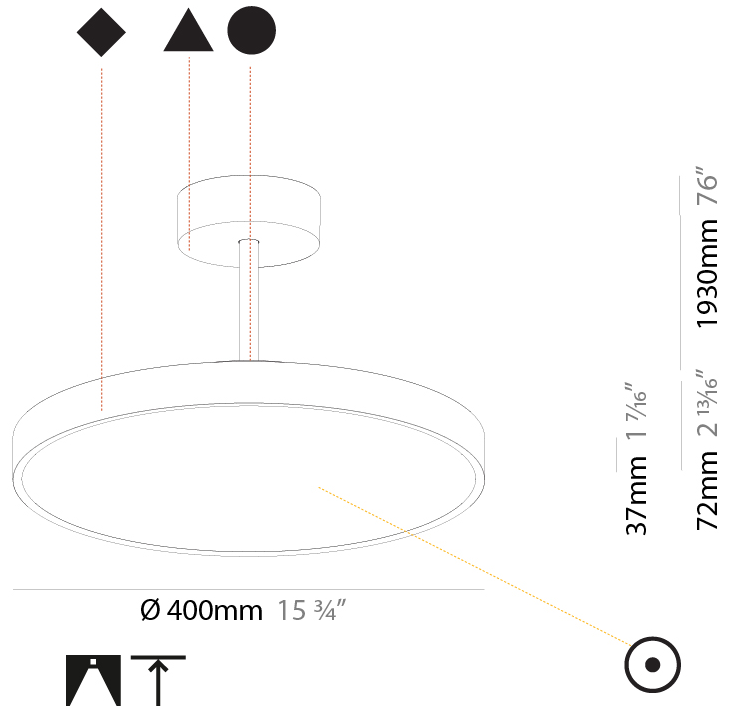

GENERAL

Series: Sign Diva Tube
Subseries: Sign Diva Tube
Brand: Prolicht
Division: Architectural
Mounting Type: Suspension
Mounting Location: Ceiling
Subcategory: Pendant

PHYSICAL

Shape: Round
Diameter (mm): 400
Diameter (in): 15 ³/₄
Height (mm): 72
Height (in): 2 ¹³/₁₆
Max. Overall Height (mm): 2002
Max. Overall Height (in): 78 ¹³/₁₆
Light Distribution: Direct
Weight (kg): 2.888
Weight (lbs): 6.366
Diffuser: [PMMA - Opal](#) / [Micro-Prism](#) / [Sparkling Secret](#) / [Vintage Industrial](#)
Fixture Finish: [SSR / BKV / CWI / CRY / HAB / UFT / ITA / RUA / FTG / MYG / LOD / PUS / FRO / FUP / KIA / POP / BLS / SPG / MEY / GOH / GUM / CHC / COM / ABZ / JAG / OBR / MOS / ROR](#)
Fixture Material: [Extruded Aluminum](#) / [Steel](#)

ELECTRICAL

Lamp Type: LED (Zhaga Standard)
Input Wattage (W): 17
Total Output Wattage (W): 16
Dimming: [Tri-Mode (Non-Dimming and Phase Dimming (120Vac only) and 0-10V Dimming)](#)
Driver Included: Yes
Driver Location: Integrated
Driver Type: Constant Current - Universal
Driver Class: Class 2
Input Voltage (V): 120 - 277
Constant Current (MA): 500

LED

Color Temperature (*K): [2700](#) / [3000](#) / [3500](#) / [4000](#)
Max. Delivered Lumen (lm): 1807 / 1943 / 1951 / 1991
Nominal Lumen (lm): 2250 / 2450 / 2430 / 2480
CRI: >90 CRI
Lamp Life (hrs): 50000

OPTICAL

RATINGS AND CERTIFICATIONS

Certified By: Certified for North American Standards
IP rating: IP20